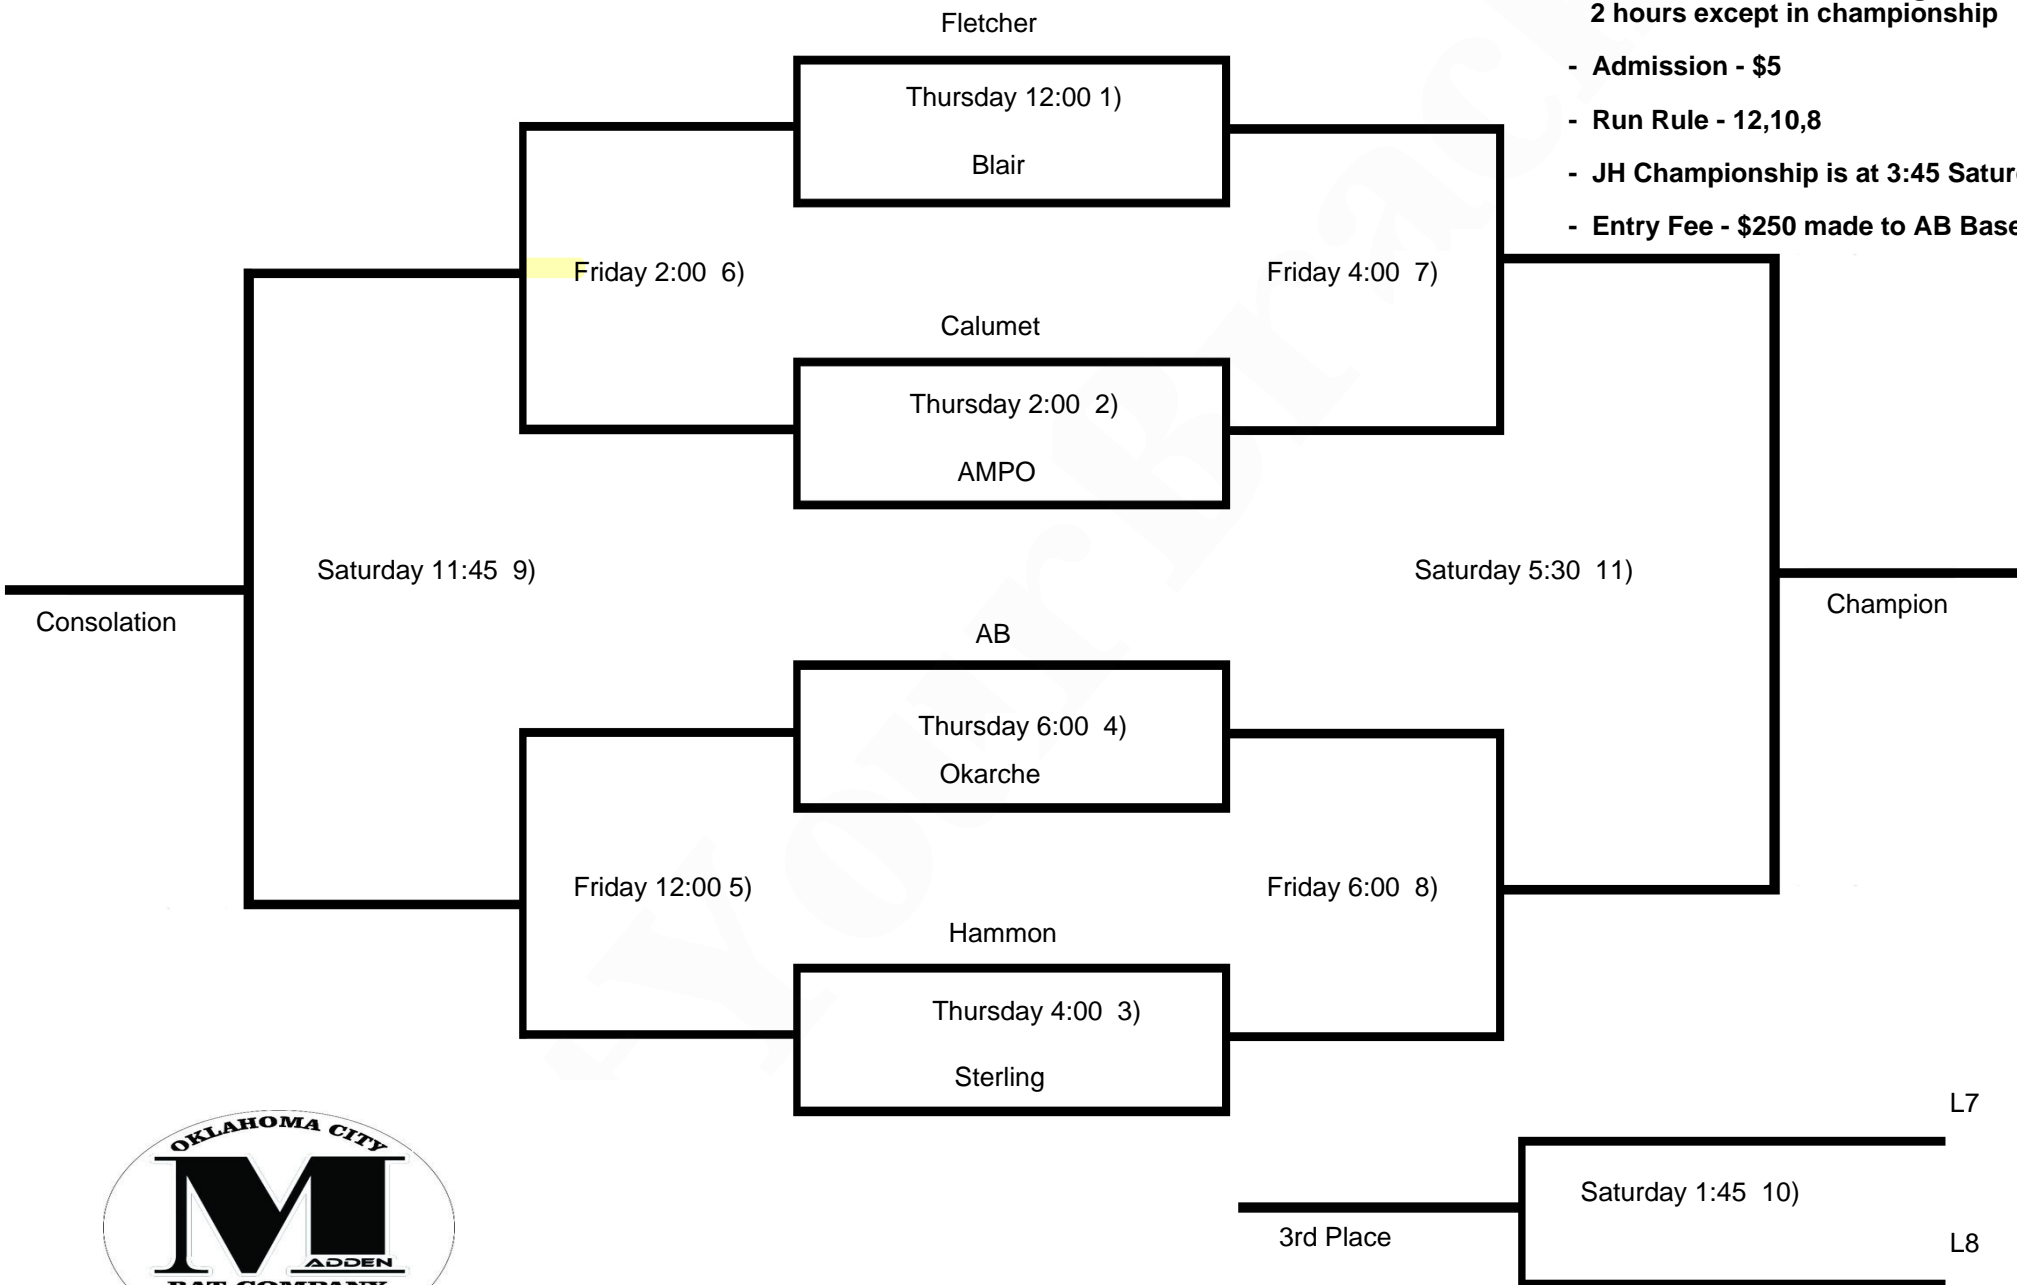

Madden Wood Bat Invitational 2020

- All games will be at Arapaho
- Time Limit - no new inning after 2 hours except in championship
- Admission - \$5
- Run Rule - 12,10,8
- JH Championship is at 3:45 Saturday
- Entry Fee - \$250 made to AB Baseball